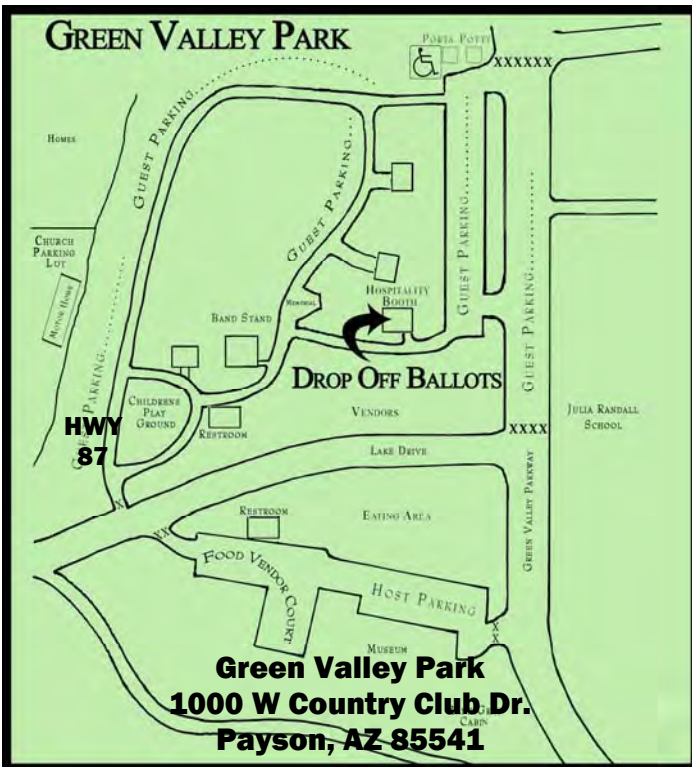

Friday, October 11th ... at Rumsey Park

Pre-Registration ... 12 NOON
Cruise ... 4:30 pm
Burger Burn ... 5:30 pm

Saturday, October 12th ... at Green Valley Park

PARTICIPANTS MUST BE PRESENT to win Raffle Drawings, 50-50 and Car Show Awards.

Registration ... 7 am - 11 am
Car Show ... 8 am - 3 pm
VOTING BALLOTS must be turned in by 12 NOON @ the Hospitality Booth
Raffle Drawings & 50-50 ... 1:30 pm
Car Show Awards ... 2 pm

*Participants leaving the show before the conclusion of awards is PROHIBITED. If leaving early is absolutely necessary, the participant must park on the pavement, not on the grass. Mention this when registering/checking in. Should an emergency arise during the show, make arrangements with the show chairman.)