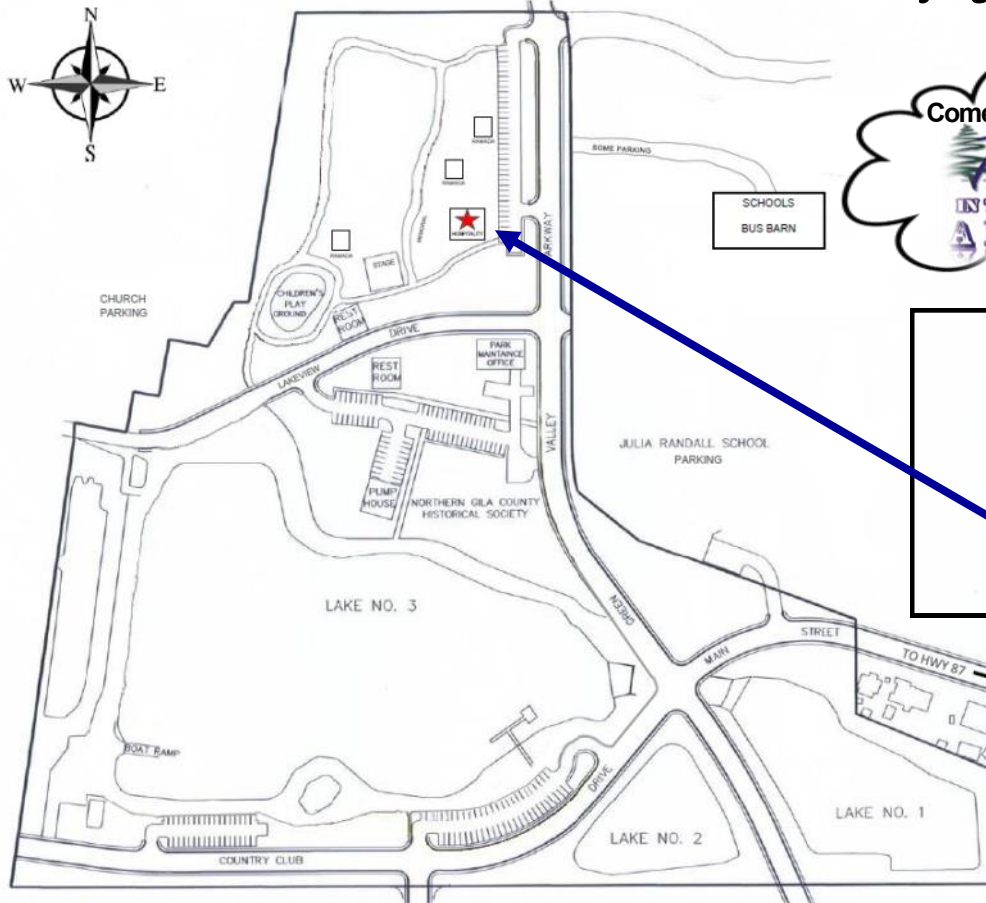

## Invading Payson with a Poker Run / games, Show and Shine & Cruise.

Cash Prizes awarded for the Poker Run - No judging No Trophies

**Registration  
at the  
Hospitality Booth  
Green Valley Park  
1000 W. Country Club Dr.  
9:00 A.M. to 11:00 A.M.**