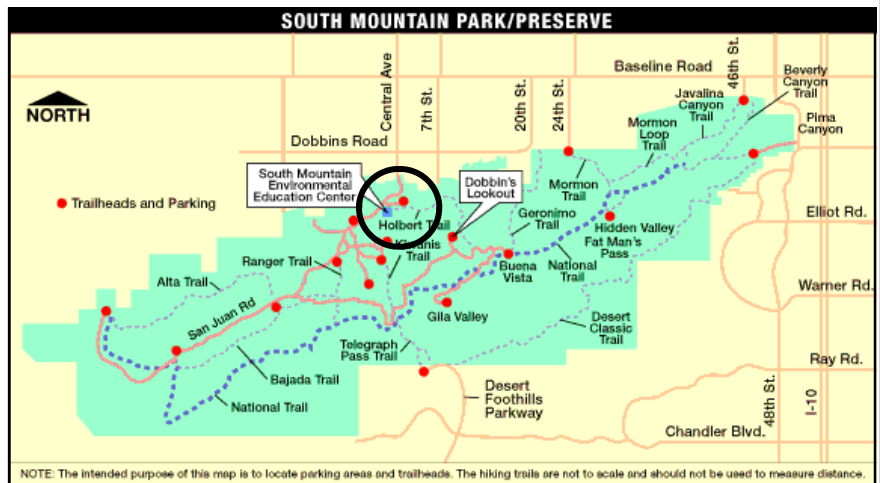

GRAND CANYON STATE CHAPTER

Studebaker Drivers Club

All-Arizona Studebaker Gathering "March Madness"

Saturday, March 2, 2019

10:00 AM – 3:00 PM

at South Mountain Park
10919 S. Central Ave., Phoenix

*Studebaker Display! Swap Meet! Fun Judging!
Dash Plaques! Valve Cover Racing! Raffle!*

Directions to South Mountain Park

- ◆ From I-17 going south, exit 7th Ave./ Central Ave. Stay on Frontage Road to Central, turn right to go south.
- ◆ From I-10 going east, exit 7th Ave. Go south to Baseline Road, east on Baseline to Central Ave., turn right to go south on Central Ave.
- ◆ From I-10 going west, exit Baseline Road, turn left, go to Central Ave. and turn left (south).
- ◆ Take a left after passing through the entrance. Parking is in the Holbert Trail picnic area. Watch for signs.